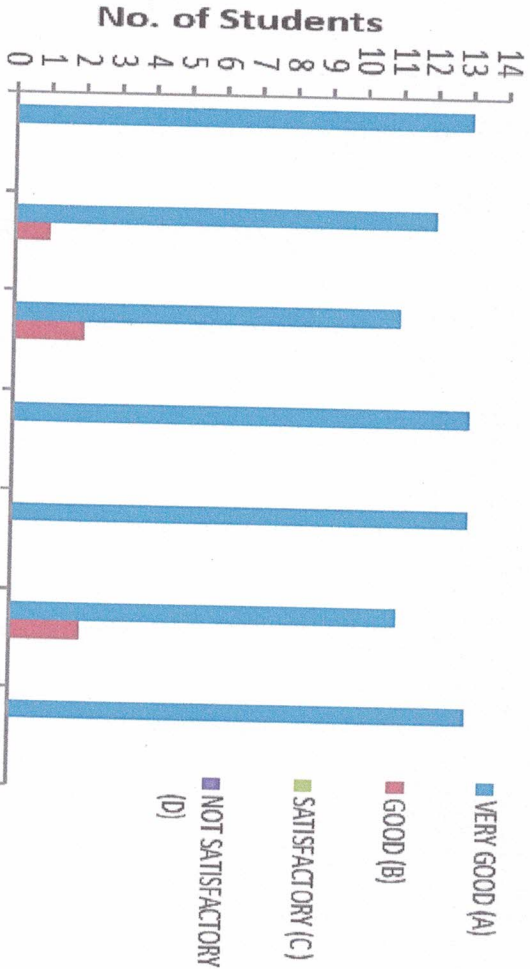

(Part B)

Sanskrit -III yr. Feedback (2019-20)

[Signature]
Head

Dept. of Sanskrit
Indira Gandhi Govt. P.G. College
Vaishali Nagar, Bihar

[Signature]
Principal

Indira Gandhi Govt. P.G. College
Vaishali Nagar, Bihar