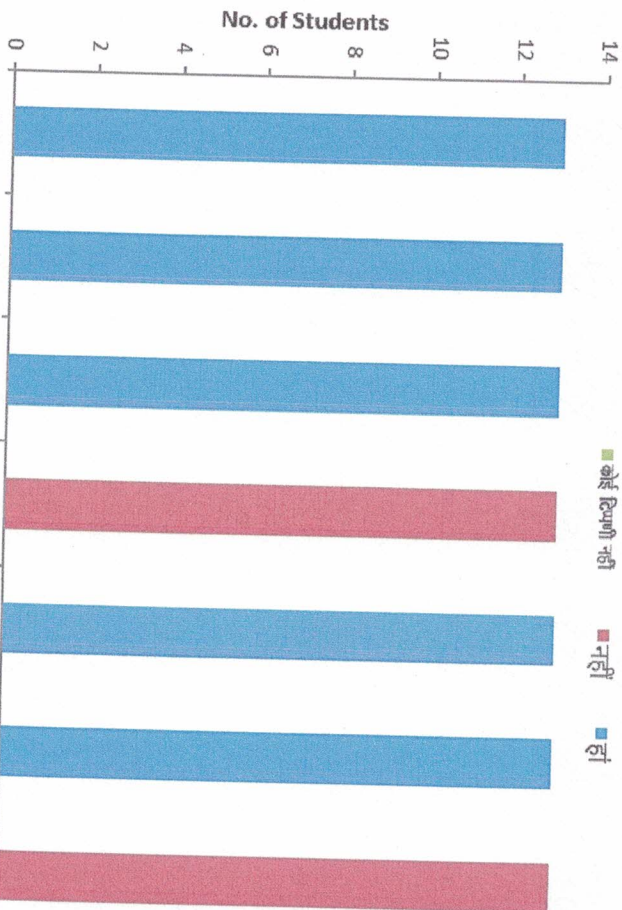

(Part B)

Sanskrit -II yr.

Feedback (2020-21)

Head

Dept. of Sanskrit

Indira Gandhi Govt. P.G. College
Vaishali Nagar, Bhitai

Principal

Indira Gandhi Govt. P.G. College
Vaishali Nagar, Bhitai