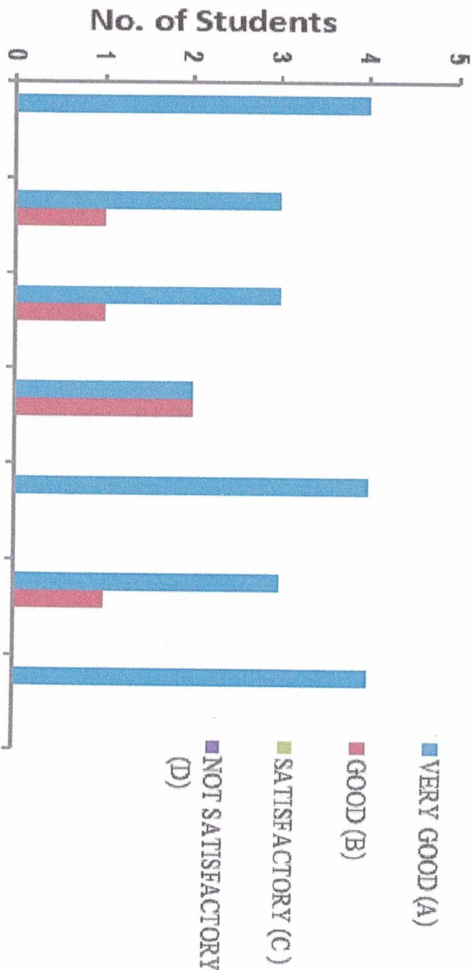

Head

Dept. of Sanskrit

Indira Gandhi Govt. P.G. College

Vaishali Nagar, F. Rai

Principal

Indira Gandhi Govt. P.G. College

Vaishali Nagar, Bhilai

(Part A)