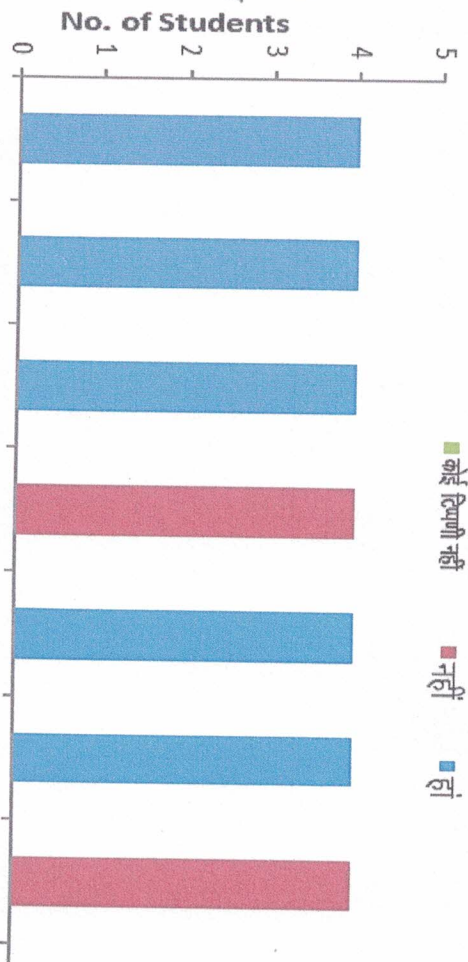

Head

Dept. of Sanskrit

Indira Gandhi Govt. P.G. College

Vaishali Nagar, F. Rai

Principal

Indira Gandhi Govt. P.G. College

Vaishali Nagar, Bhilai

(Part A)