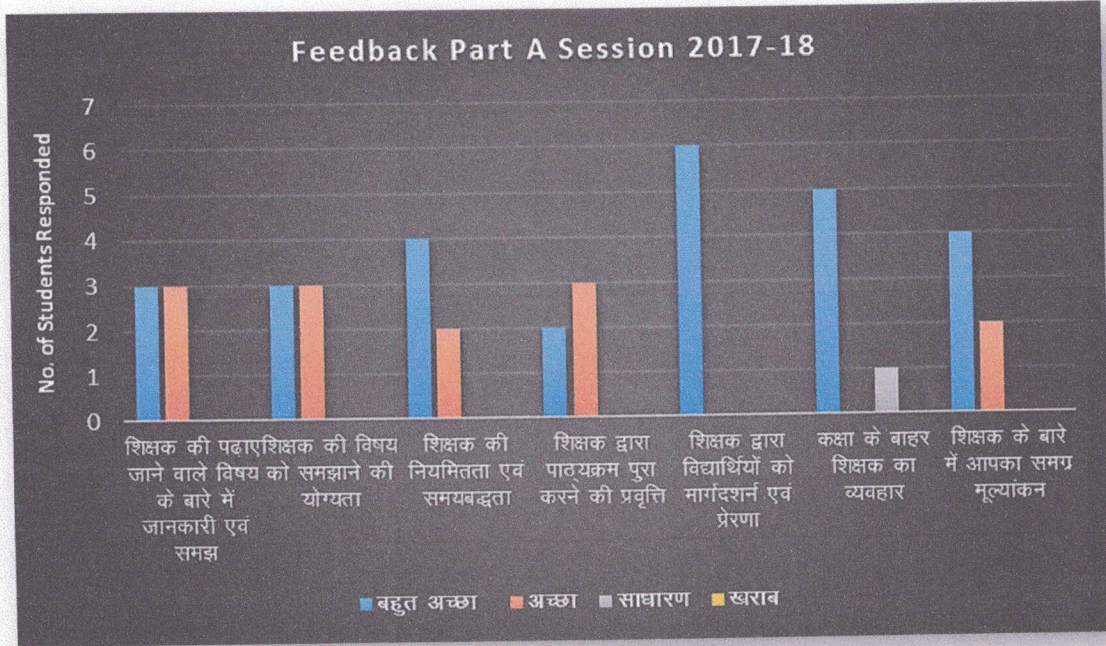

DEPARTMENT OF COMMERCE FEEDBACK ANALYSIS

SESSION 2017-18

Feedback analysis of Prof. D.K. Soni

(Handwritten signature)

(Handwritten signature)
Principal