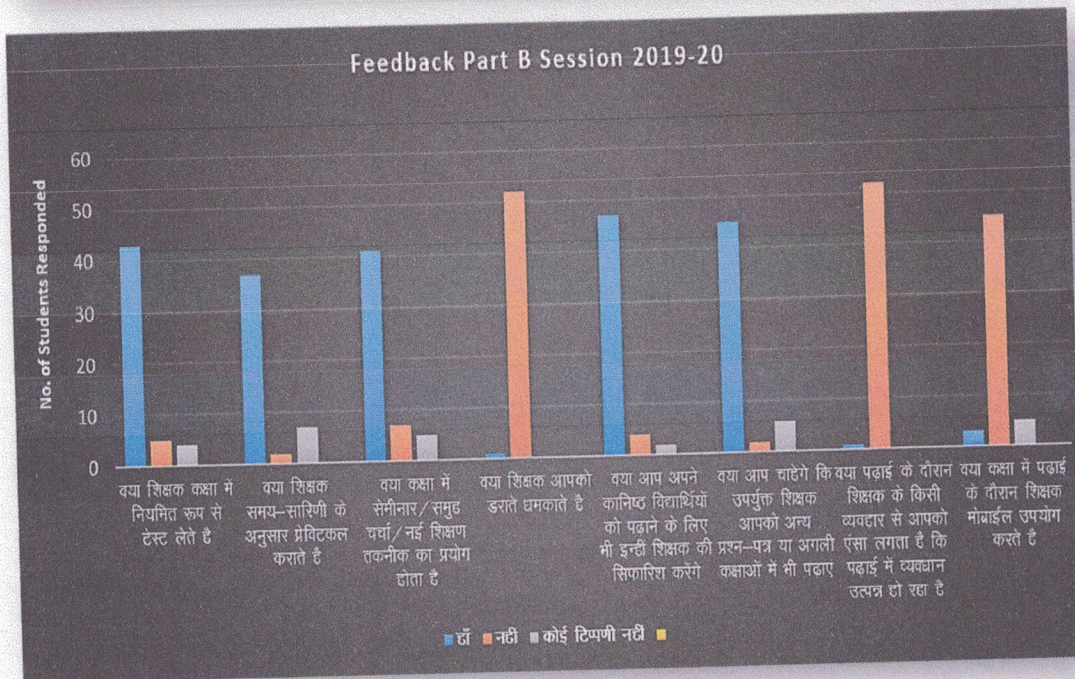

FEEDBACK ANALYSIS

SESSION 2018-19

Feedback analysis of Dr. M.S. Patel

Principal
Indira Gandhi Govt. P.G. College
Vaishali Nagar, Bhilai

DEPARTMENT OF COMMERCE

FEEDBACK ANALYSIS

SESSION 2019-20

Feedback analysis of Dr. M.S. Patel