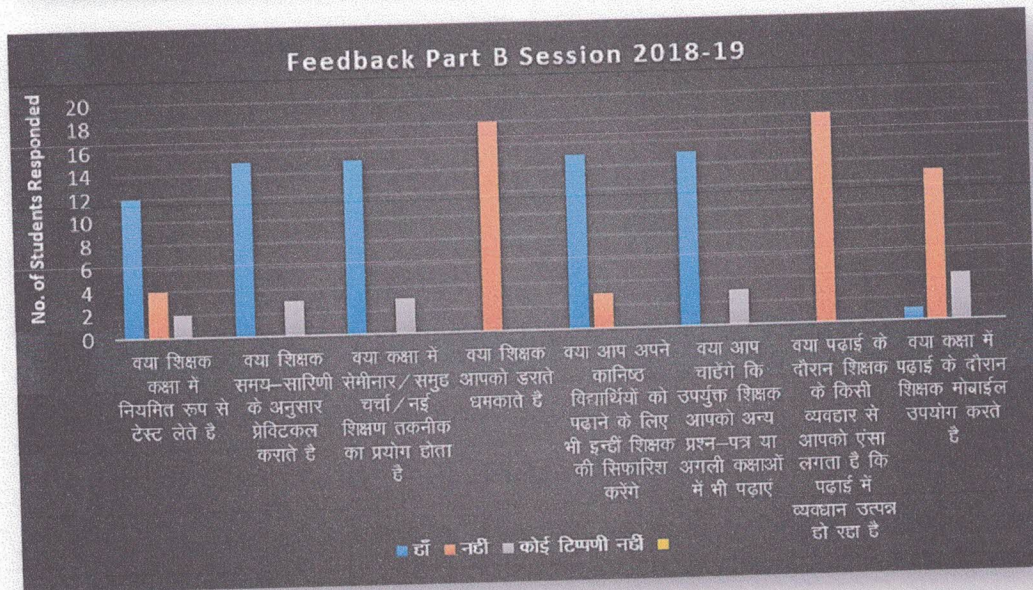

FEEDBACK ANALYSIS

SESSION 2017-18

Feedback analysis of Dr. M.S. Patel

(Handwritten signature)

(Handwritten signature)

Principal
Indira Gandhi Govt. P.G. College
Vaishali Nagar, Bhilai

DEPARTMENT OF COMMERCE

FEEDBACK ANALYSIS

SESSION 2018-19

Feedback analysis of Dr. M.S. Patel

Principal
Indira Gandhi Govt. P.G. College
Vaishali Nagar, Bhilai

DEPARTMENT OF COMMERCE

FEEDBACK ANALYSIS

SESSION 2019-20

Feedback analysis of Dr. M.S. Patel