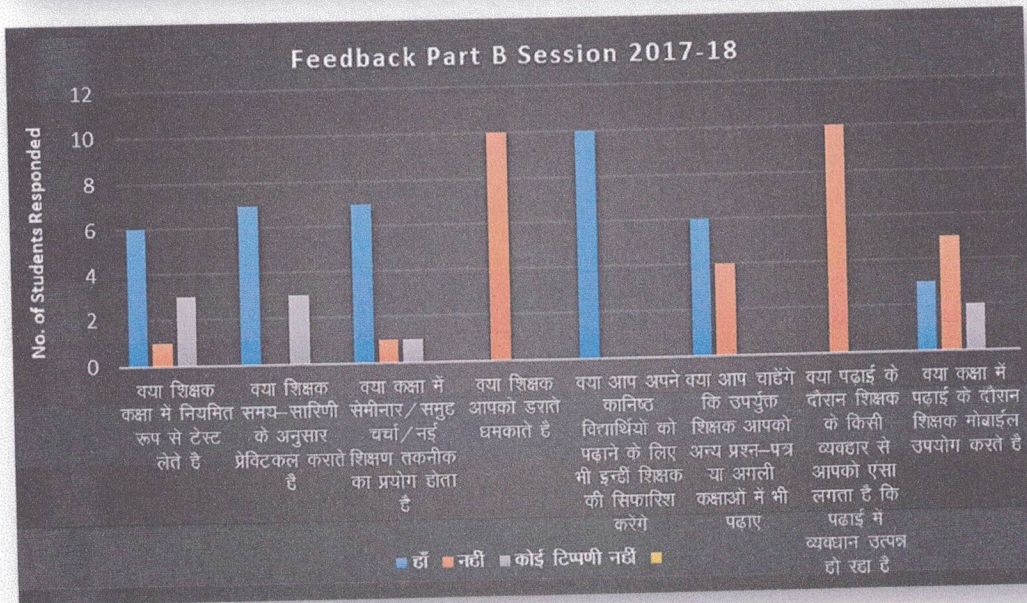

DEPARTMENT OF COMMERCE

FEEDBACK ANALYSIS

SESSION 2017-18

Feedback analysis of Dr. M.S. Patel

(Handwritten signature)

(Handwritten signature)

Principal
Indira Gandhi Govt. P.G. College
Vaishali Nagar, Bhilai