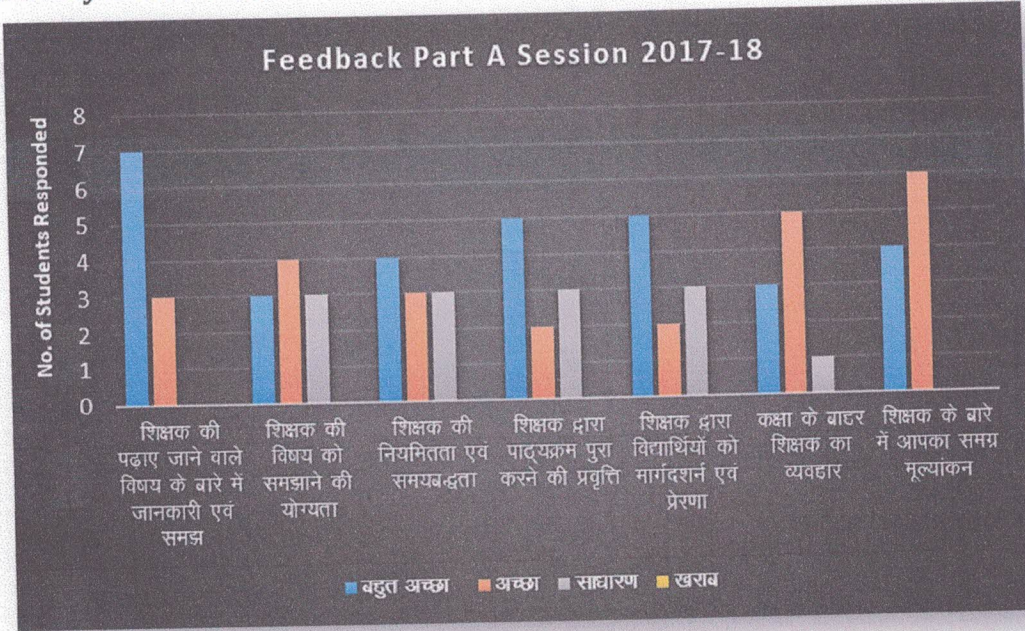

DEPARTMENT OF COMMERCE

FEEDBACK ANALYSIS

SESSION 2017-18

Feedback analysis of Dr. M.S. Patel

(Handwritten signature)

(Handwritten signature)

Principal
Indira Gandhi Govt. P.G. College
Vaishali Nagar, Bhilai