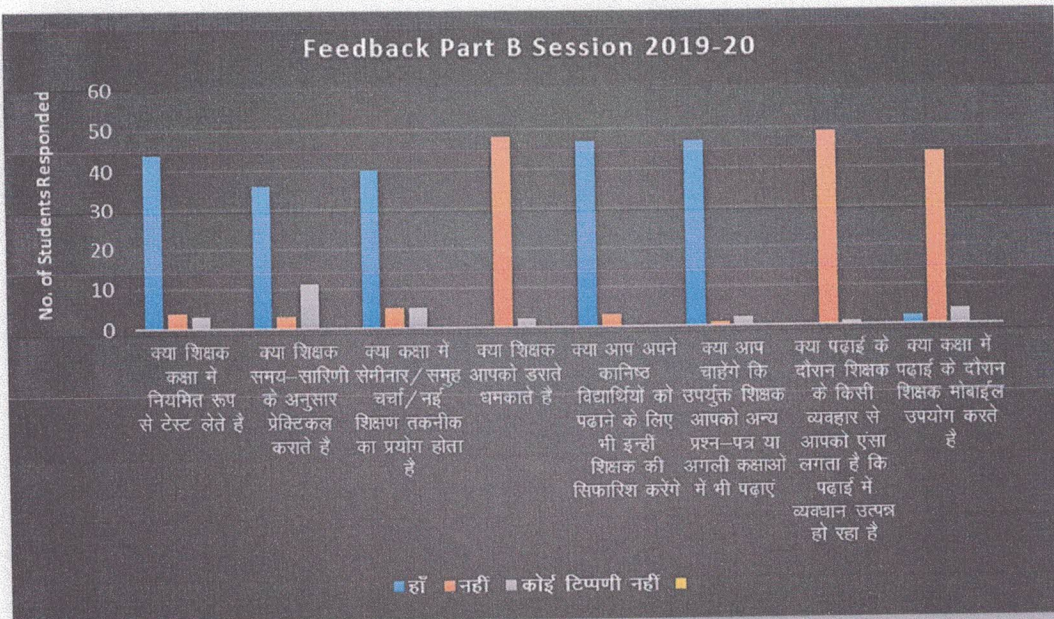

(Handwritten signature in blue ink)

(Handwritten signature in green ink)
Principal
Indira Gandhi Govt. P.G. College
Vaishali Nagar, Bhilai

DEPARTMENT OF COMMERCE

FEEDBACK ANALYSIS

SESSION 2019-20

Feedback analysis of Prof. D.K. Soni