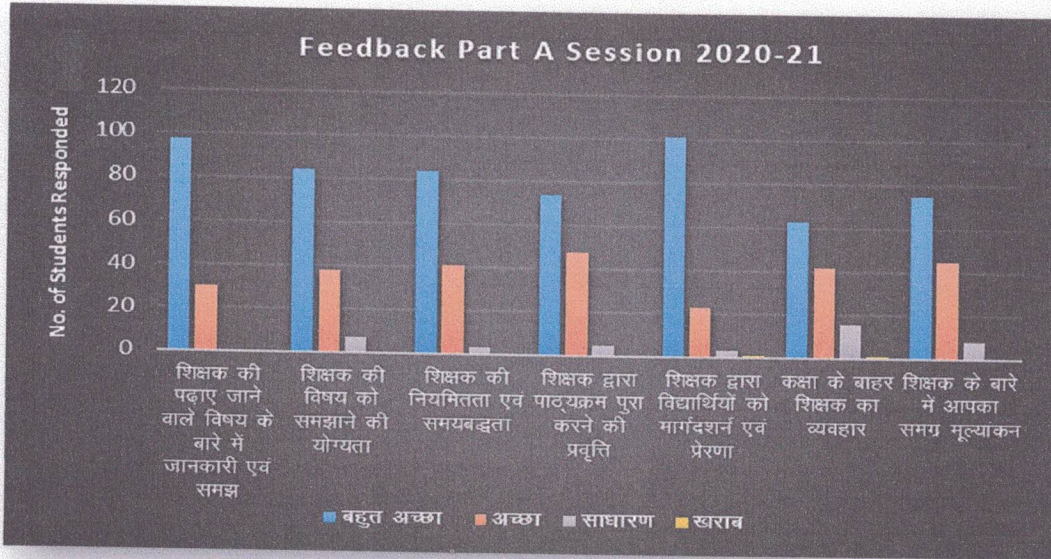

(Handwritten signature)

(Handwritten signature)
Principal
Indira Gandhi Govt. P.G. Coll.
Vaishali Nagar, Bhilai

DEPARTMENT OF COMMERCE

FEEDBACK ANALYSIS

SESSION 2020-21

Feedback analysis of Prof. D.K. Soni