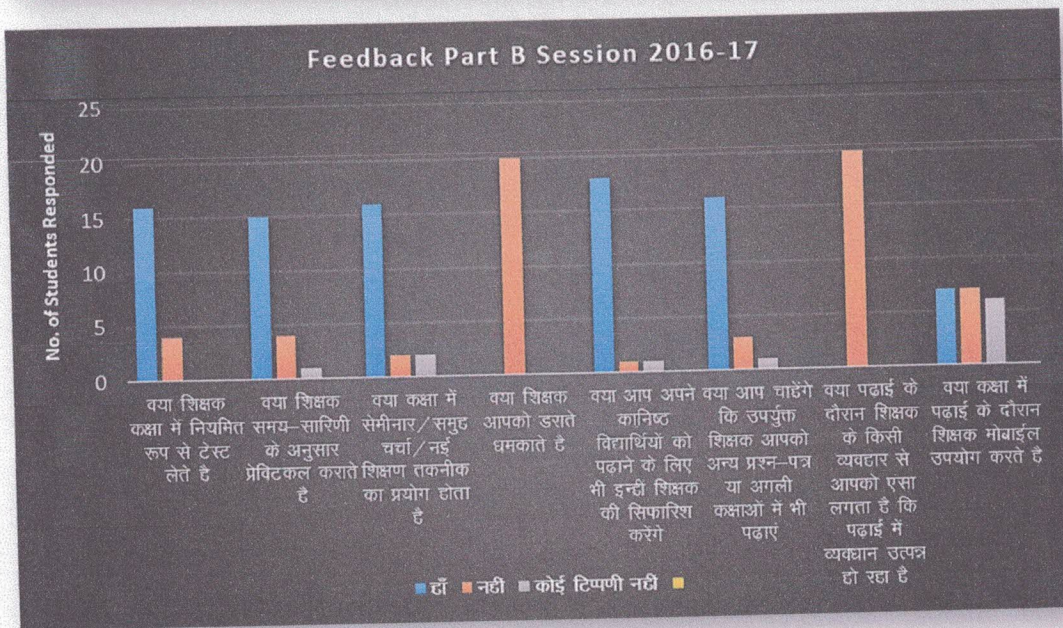

Principal
Indira Gandhi Govt. P.G. College

DEPARTMENT OF COMMERCE

FEEDBACK ANALYSIS

SESSION 2016-17

Feedback analysis of Mr. Govind Gupta

(Handwritten signature)

(Handwritten signature)

DEPARTMENT OF COMMERCE FEEDBACK ANALYSIS