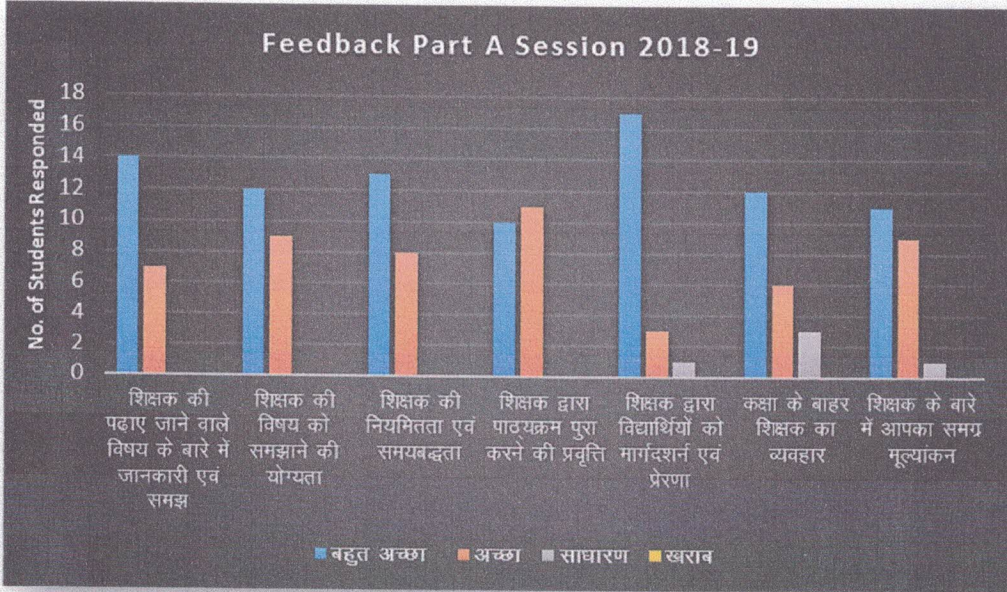

SESSION 2017-18

Feedback analysis of Prof. D.K. Soni

(Handwritten signature)

(Handwritten signature)
Principal

DEPARTMENT OF COMMERCE

FEEDBACK ANALYSIS

SESSION 2018-19

Feedback analysis of Prof. D.K. Soni