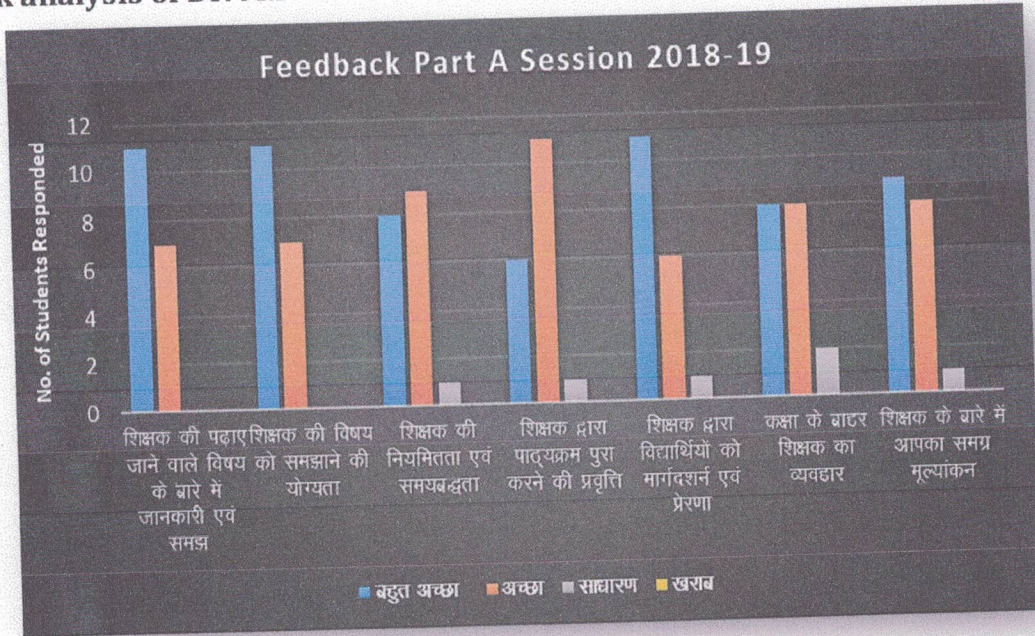

FEEDBACK ANALYSIS

SESSION 2017-18

Feedback analysis of Dr. M.S. Patel

(Handwritten signature)

(Handwritten signature)

Principal
Indira Gandhi Govt. P.G. College
Vaishali Nagar, Bhilai

DEPARTMENT OF COMMERCE

FEEDBACK ANALYSIS

SESSION 2018-19

Feedback analysis of Dr. M.S. Patel

Principal
Indira Gandhi Govt. P.G. College
Vaishali Nagar, Bhilai

DEPARTMENT OF COMMERCE

FEEDBACK ANALYSIS

SESSION 2019-20

Feedback analysis of Dr. M.S. Patel