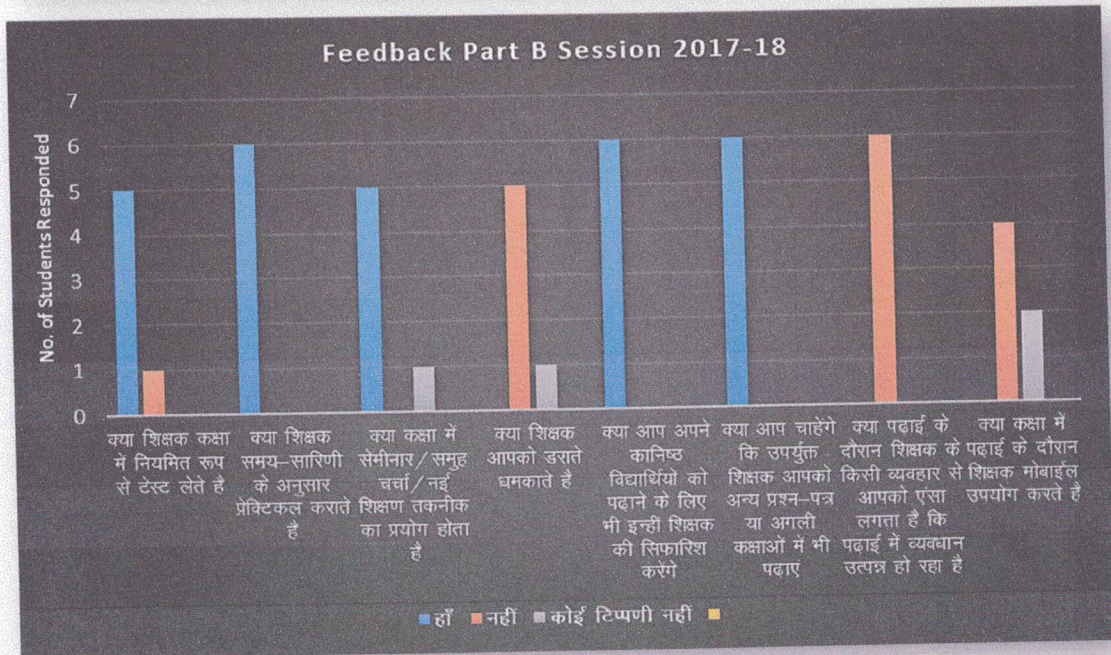

DEPARTMENT OF COMMERCE FEEDBACK ANALYSIS

SESSION 2017-18

Feedback analysis of Prof. D.K. Soni

(Handwritten signature)

(Handwritten signature)
Principal