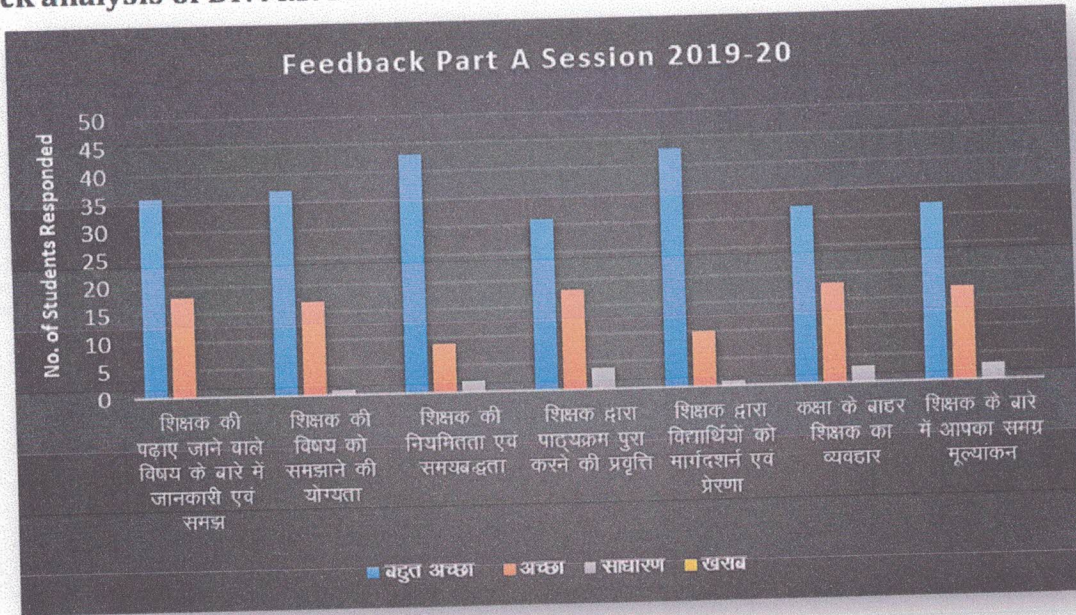

FEEDBACK ANALYSIS

SESSION 2018-19

Feedback analysis of Dr. M.S. Patel

Principal
Indira Gandhi Govt. P.G. College
Vaishali Nagar, Bhilai

DEPARTMENT OF COMMERCE

FEEDBACK ANALYSIS

SESSION 2019-20

Feedback analysis of Dr. M.S. Patel