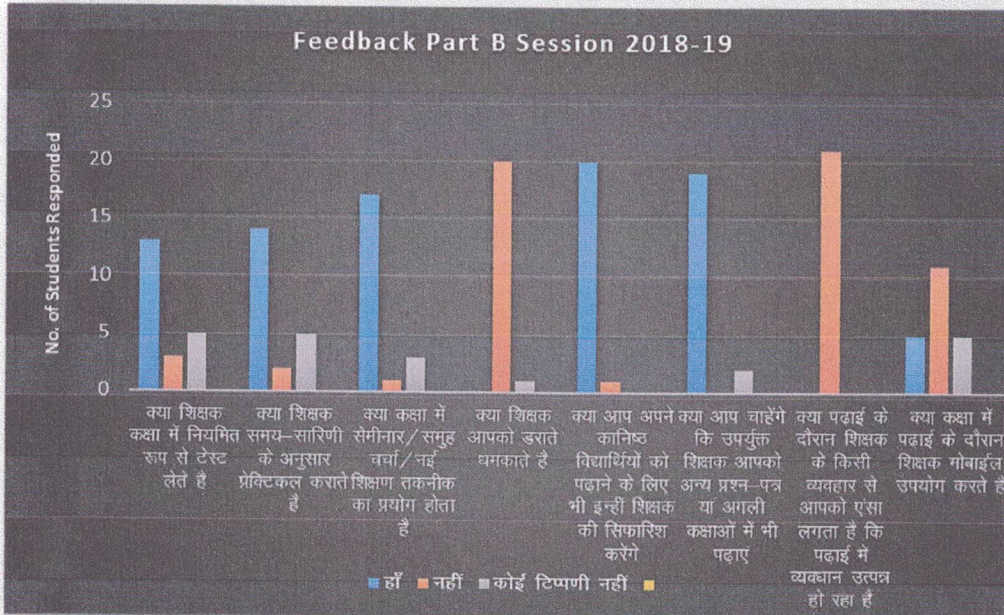

SESSION 2017-18

Feedback analysis of Prof. D.K. Soni

(Handwritten signature)

(Handwritten signature)
Principal

DEPARTMENT OF COMMERCE

FEEDBACK ANALYSIS

SESSION 2018-19

Feedback analysis of Prof. D.K. Soni