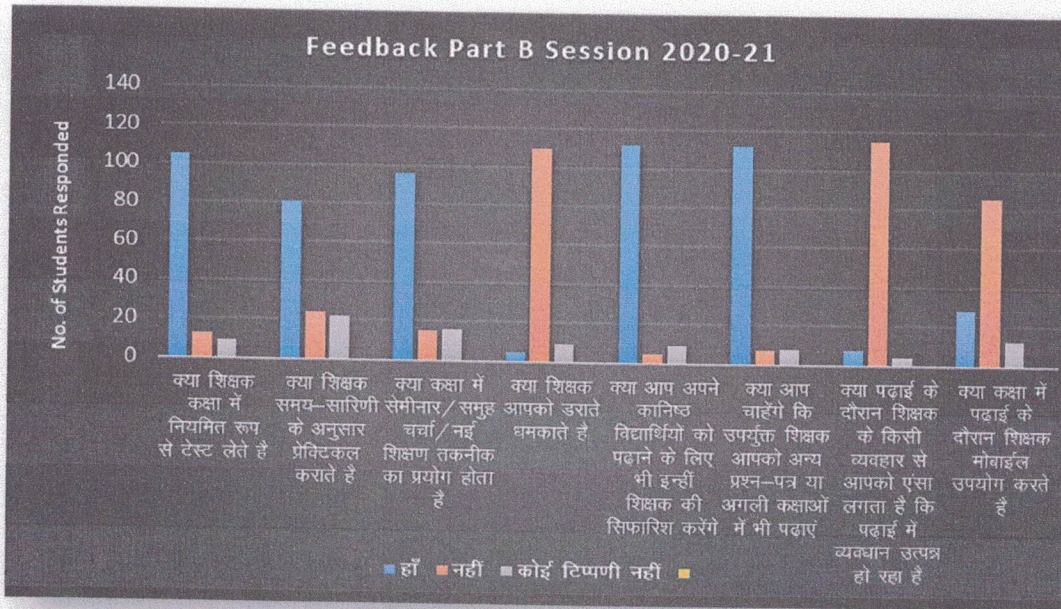

(Handwritten signature)

(Handwritten signature)
Principal
Indira Gandhi Govt. P.G. Coll.
Vaishali Nagar, Bhilai

DEPARTMENT OF COMMERCE

FEEDBACK ANALYSIS

SESSION 2020-21

Feedback analysis of Prof. D.K. Soni