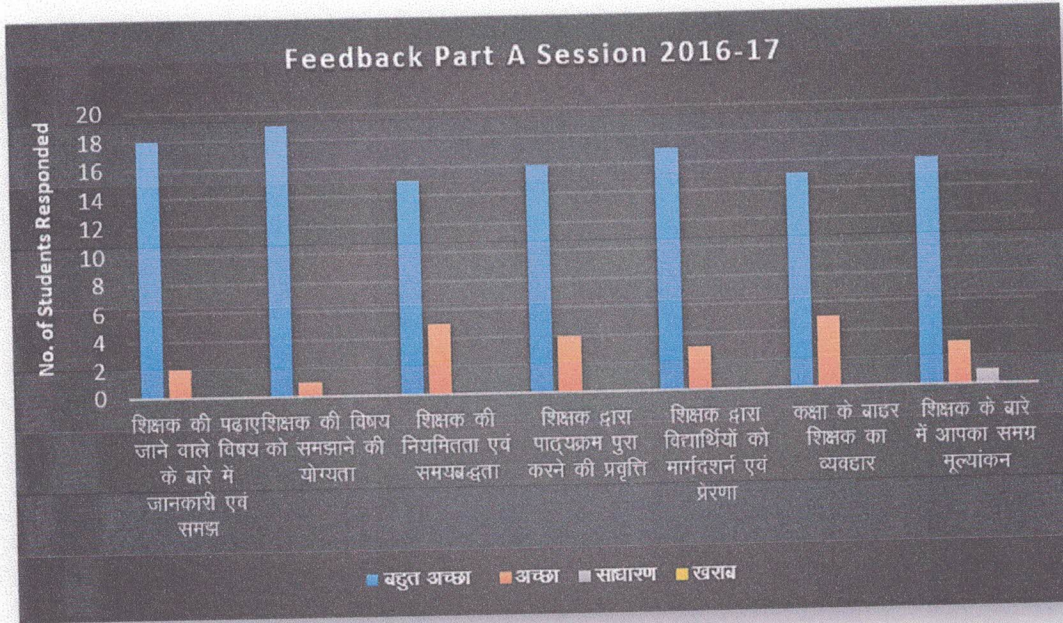

Principal
Indira Gandhi Govt. P.G. College

DEPARTMENT OF COMMERCE

FEEDBACK ANALYSIS

SESSION 2016-17

Feedback analysis of Mr. Govind Gupta

(Handwritten signature)

(Handwritten signature)

DEPARTMENT OF COMMERCE FEEDBACK ANALYSIS