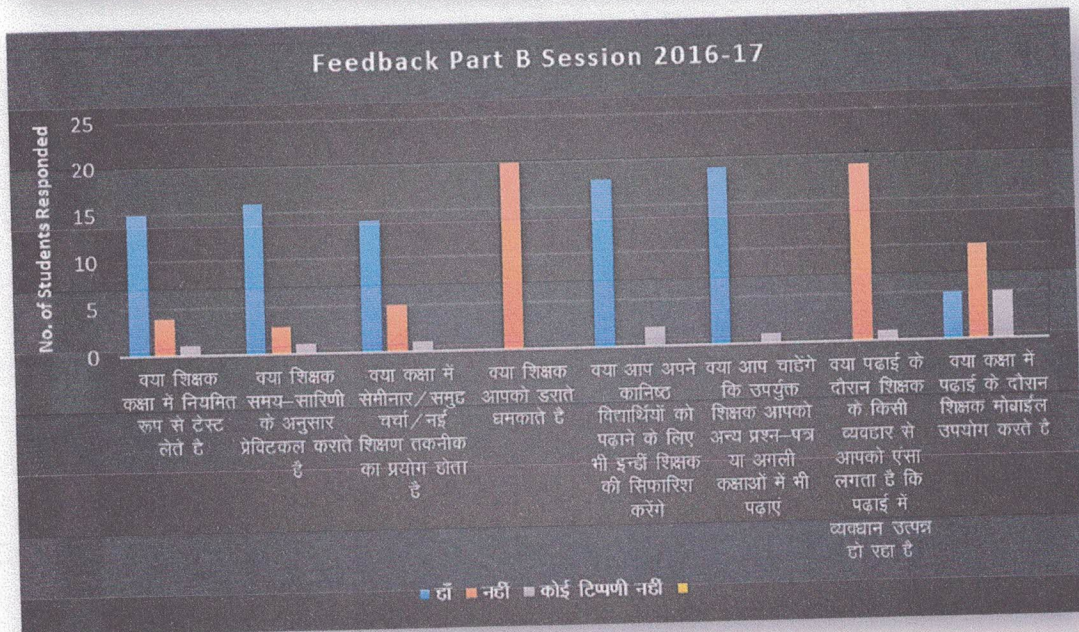

DEPARTMENT OF COMMERCE

FEEDBACK ANALYSIS

SESSION 2016-17

Feedback analysis of Dr. M.S. Patel

(Handwritten signature)

(Handwritten signature)
Principal
Indira Gandhi Govt. P.G. Coll.
Vaishali Nagar, Bhilai