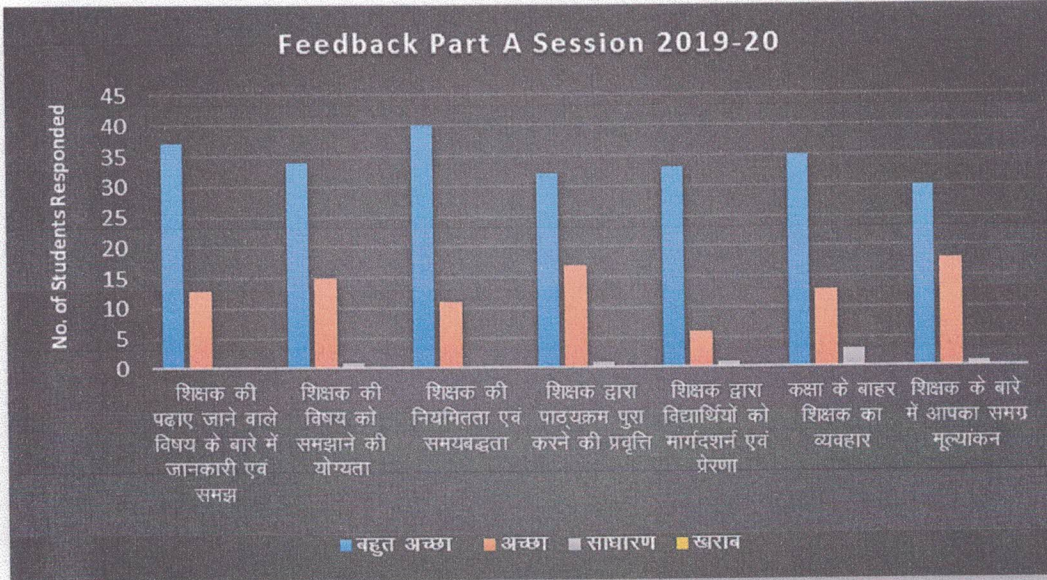

(Handwritten signature in blue ink)

(Handwritten signature in green ink)
Principal
Indira Gandhi Govt. P.G. College
Vaishali Nagar, Bhilai

DEPARTMENT OF COMMERCE

FEEDBACK ANALYSIS

SESSION 2019-20

Feedback analysis of Prof. D.K. Soni