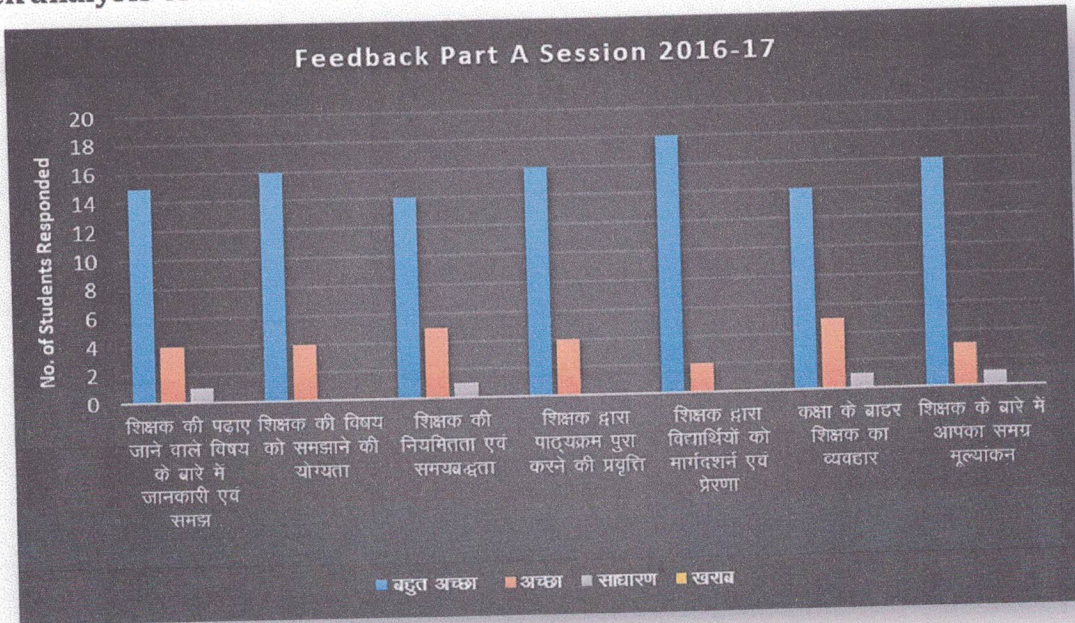

DEPARTMENT OF COMMERCE

FEEDBACK ANALYSIS

SESSION 2016-17

Feedback analysis of Dr. M.S. Patel

(Handwritten signature)

(Handwritten signature)
Principal
Indira Gandhi Govt. P.G. Coll.
Vaishali Nagar, Bhilai